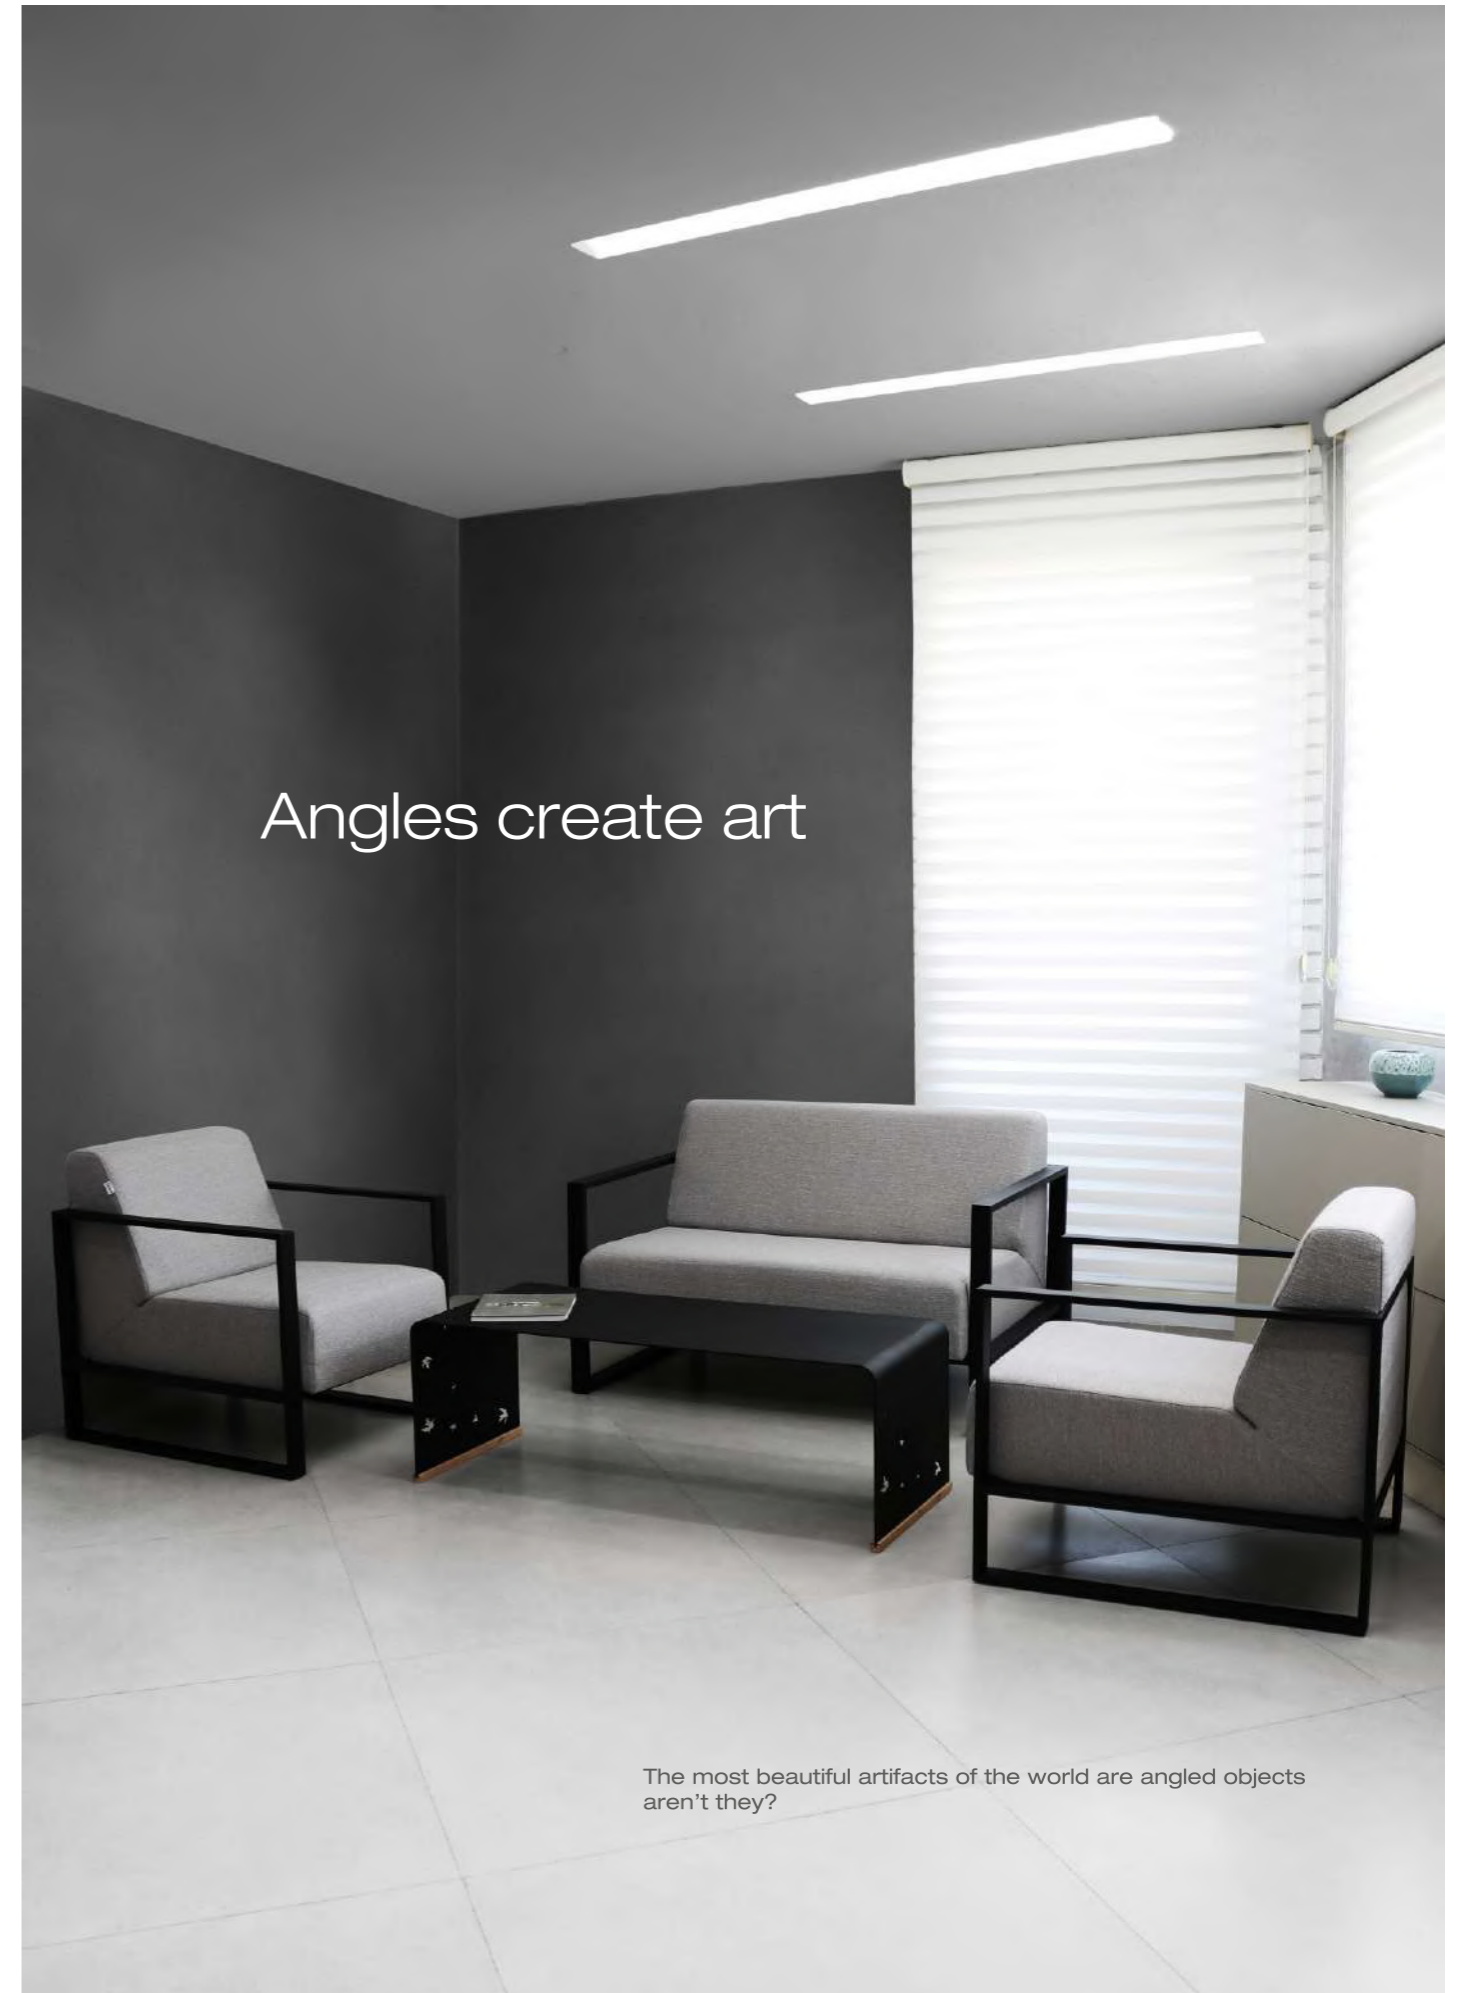

Angles create art

The most beautiful artifacts of the world are angled objects aren't they?